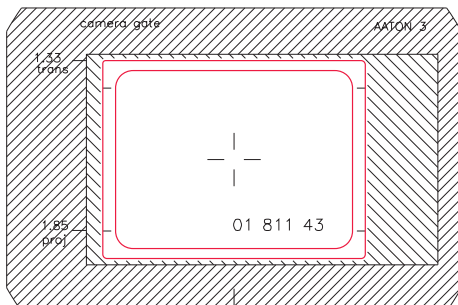

Scan 1.78 plus TV safe

scan 1.66 plus TV safe and 14/9 protection

scan 1.66 with 14/9 protection

camera gate 1.66, recentered ST16 and TV safe

scan 1.33 plus TV safe

camera gate 1.66

full 1.66 gate and full 1.85

scan 1.78 plus 16 std

camera gate 1.66, with ST16 markings

scan 1.66-1.85 STD16