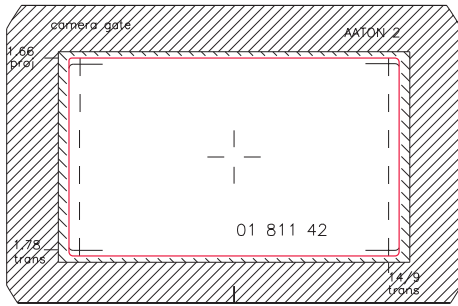

Scan 1.78 plus TV safe

scan 1.66 plus TV safe and 14/9 protection

scan 1.66 with 14/9 protection

camera gate 1.66, recentered ST16 and TV safe

scan 1.33 plus TV safe

camera gate 1.66

full 1.66 gate and full 1.85

scan 1.78 plus 16 std

camera gate 1.66, with ST16 markings

scan 1.66-1.85 STD16