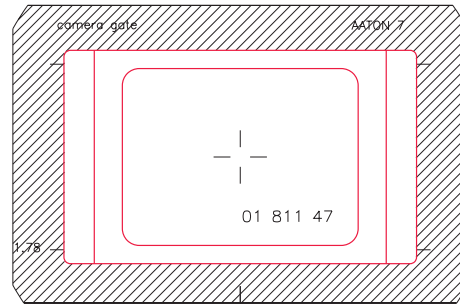

Scan 1.78 plus TV safe

scan 1.66 plus TV safe and 14/9 protection

scan 1.66 with 14/9 protection

camera gate 1.66, recentered ST16 and TV safe

scan 1.33 plus TV safe

camera gate 1.66

full 1.66 gate and full 1.85

scan 1.78 plus 16 std

camera gate 1.66, with ST16 markings

scan 1.66-1.85 STD16