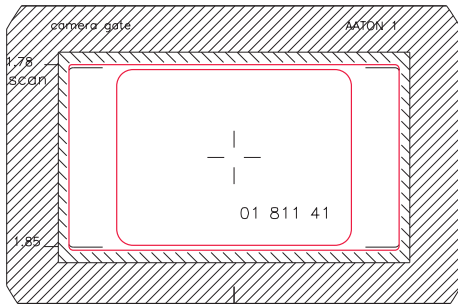

Scan 1.78 plus TV safe

scan 1.66 plus TV safe and 14/9 protection

scan 1.66 with 14/9 protection

camera gate 1.66, recentered ST16 and TV safe

scan 1.33 plus TV safe

camera gate 1.66

full 1.66 gate and full 1.85

scan 1.78 plus 16 std

camera gate 1.66, with ST16 markings

scan 1.66-1.85 STD16