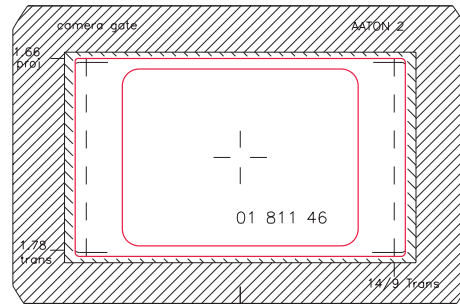

Scan 1.78 plus TV safe

scan 1.66 plus TV safe and 14/9 protection

scan 1.66 with 14/9 protection

camera gate 1.66, recentered ST16 and TV safe

scan 1.33 plus TV safe

camera gate 1.66

full 1.66 gate and full 1.85

scan 1.78 plus 16 std

camera gate 1.66, with ST16 markings

scan 1.66-1.85 STD16